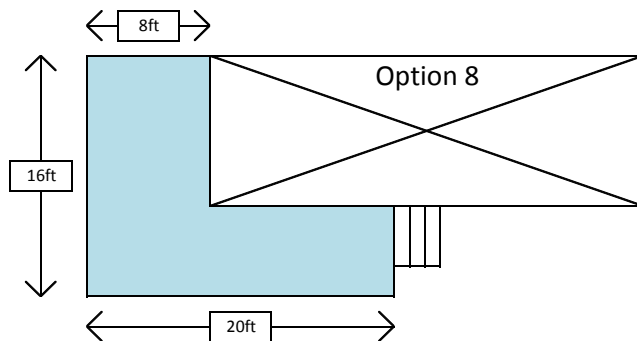

Premier Sundecks

For more information, contact us on 01706 875008

or email info@premiersundecks.co.uk

These are just a few of our most popular designs
If you would like something different Just Ask