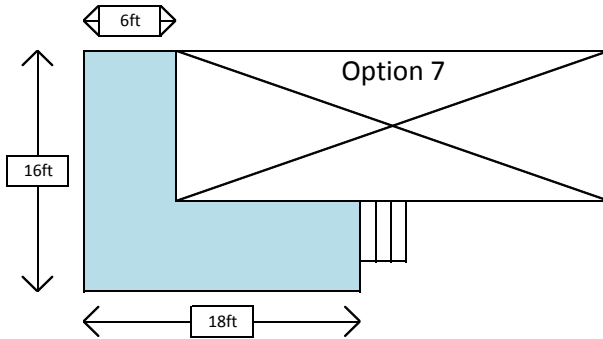

Premier Sundecks

For more information, contact us on 01706 875008

or email info@premiersundecks.co.uk

These are just a few of our most popular designs
If you would like something different Just Ask