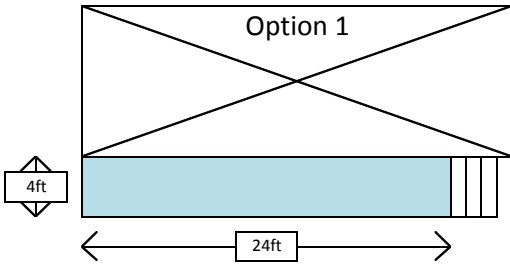

Premier Sundecks

For more information, contact us on 01706 875008

or email info@premiersundecks.co.uk

These are just a few of our most popular designs
If you would like something different Just Ask